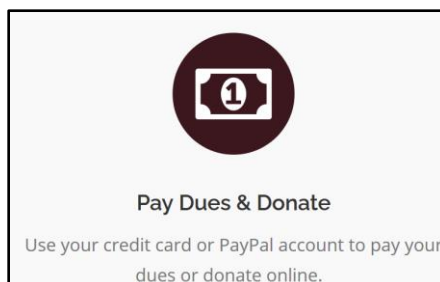

# Instructions for Paying Dues or Making a Donation via PayPal at Monona Serenity Group

11/15/2020

These instructions assume you either have a PayPal account or will be creating one before or during this process. The PayPal site is found at <https://www.paypal.com/us/home>

1. Go to the Monona Serenity website at <http://mononaserenitygroup.org/>
2. Scroll down and select

3. From this screen you can PAY MEMBERSHIP DUES or MAKE A DONATION

## a. PAY MEMBERSHIP DUES

- i. In the drop down you can select one of two options:

ii.  ▼

ii.

OR SELECT

iii.  ▼

iii.

**Subscribe**